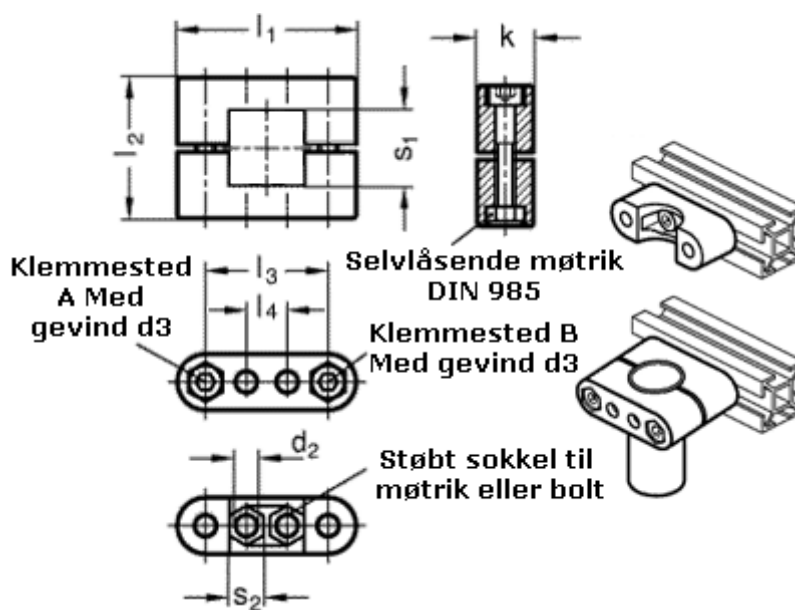

Article number: 20231V402NI

Description: E+G  
Tube supports GN231-V40-22-NI

## Measures

$d_2 = 11.0$	$s_2 = 17$
$d_3 = M10$	
$k = 27$	
$l_1 = 100$	
$l_2 = 80$	
$l_3 = 73$	
$l_4 = 30$	
$s_1 = 40$	